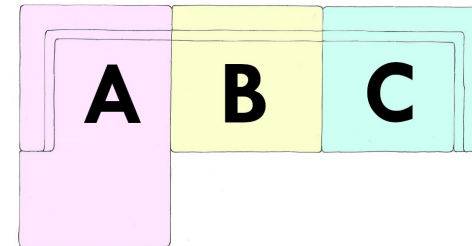

Dimensions (mm):

A: 1100W x 1750D x 650H

B: 1100W x 1050D x 650H

C: 1200W x 1050D x 650H

Overall modular: 3650W x 1750D x 650H